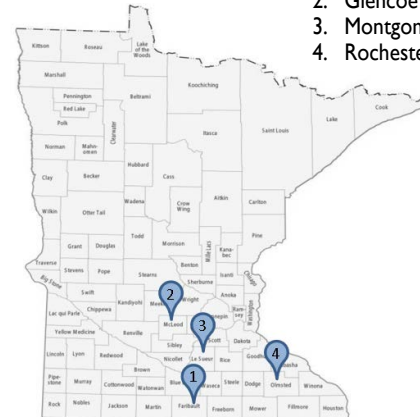

<https://careers.senecafoods.com>

EEO/AA/Disability/Vet EMPLOYER

NOW HIRING FOR:

- Harvest Operators/Forklift Operators/ Maintenance Mechanics/ General Labor/ Clerical /Quality Control/Machine Operators/Sanitation

PERKS:

- Bonus opportunities available.
- Overtime available for great earning potential.
- Safe working conditions.
- Free Wi-Fi and satellite TV at most locations.
- Transportation from local airport/bus station/ train station available when employee is arriving at location for work.

Minnesota Locations

1. Blue Earth
2. Glencoe
3. Montgomery
4. Rochester

WI/IL Locations

1. Berlin
2. Cambria East/West
3. Clyman
4. Cumberland
5. Gillett
6. Janesville
7. Mayville
8. Oakfield
9. Ripon
10. Princeville, IL